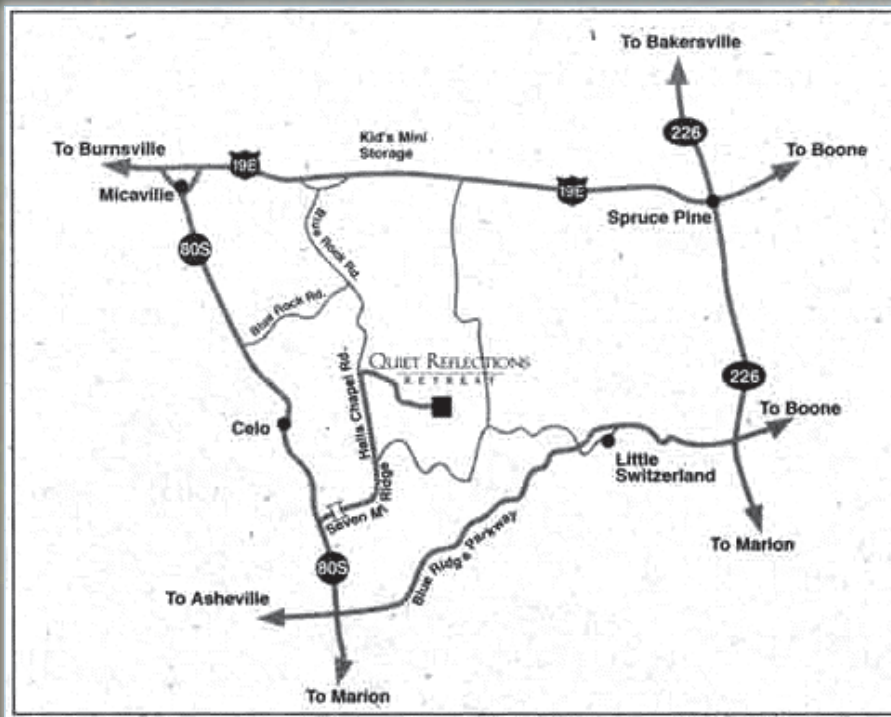

## PROPERTY DETAILS

Location: Yancey County, NC  
Acres: Approximately 400  
Elevation: 3,000 to 3,800 feet

- 400 Acres on Seven Mile Ridge Facing the Black Mountains
- 7,000 Square Foot 5 Bedroom Retreat House w/ 2 Full Kitchens
- Welcome Center w/ Sleeping Loft Above, Several 1 and 2 Bedroom cabins
- Heated 5 Bay Garage/Workshop with 2 Bedroom Apartment Above
- 3 Stall Equestrian Barn with Riding Ring & Fenced Pasture
- Gated Entry Way

QUIET REFLECTIONS is approximately 1 hour northeast of Asheville, NC and just minutes from the Blue Ridge Parkway and Mount Mitchell.

*The 7,000+ square foot Retreat House features 5 bedrooms, 2 full kitchens, fireplace, expansive windows, and multi-level wrap around porches with private entries and stunning views of the Black Mountain range.*