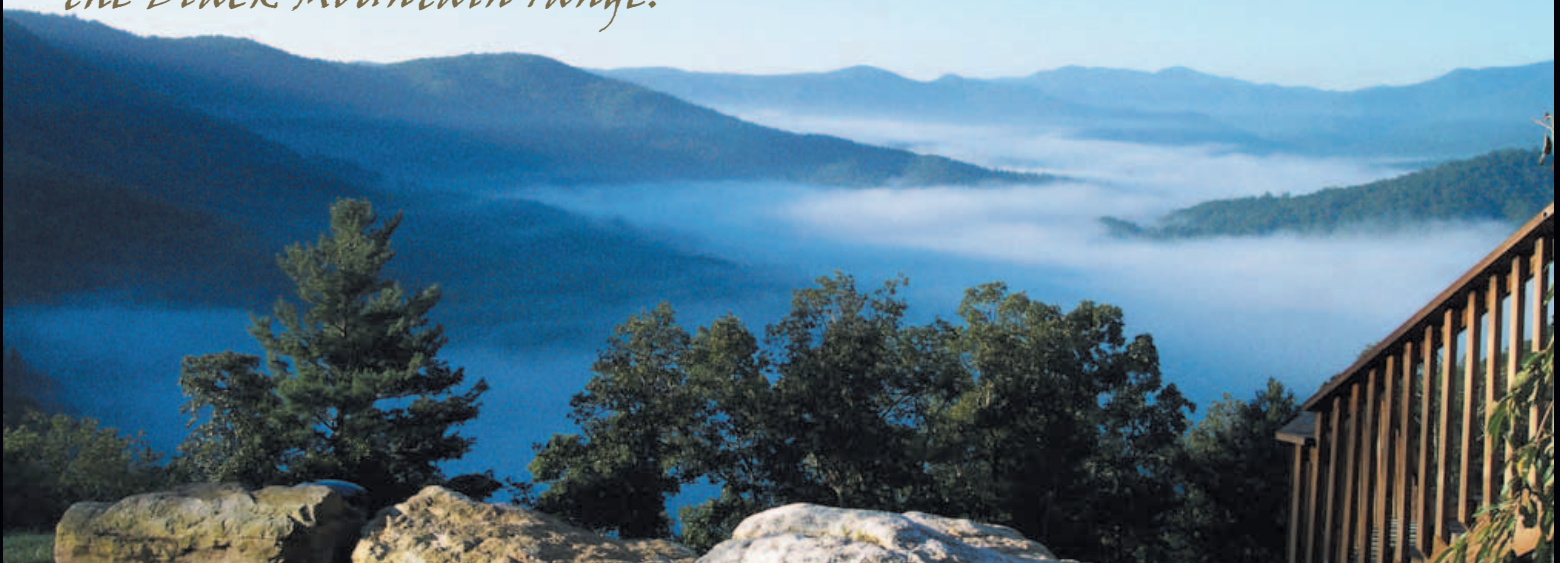

## PROPERTY DETAILS

Location: Yancey County, NC  
Acres: Approximately 400  
Elevation: 3,000 to 3,800 feet

- 400 Acres on Seven Mile Ridge Facing the Black Mountains
- 7,000 Square Foot 5 Bedroom Retreat House w/ 2 Full Kitchens
- Welcome Center w/ Sleeping Loft Above, Several 1 and 2 Bedroom cabins
- Heated 5 Bay Garage/Workshop with 2 Bedroom Apartment Above
- 3 Stall Equestrian Barn with Riding Ring & Fenced Pasture
- Gated Entry Way

QUIET REFLECTIONS is approximately 1 hour northeast of Asheville, NC and just minutes from the Blue Ridge Parkway and Mount Mitchell.

*The 7,000+ square foot Retreat House features 5 bedrooms, 2 full kitchens, fireplace, expansive windows, and multi-level wrap around porches with private entries and stunning views of the Black Mountain range.*